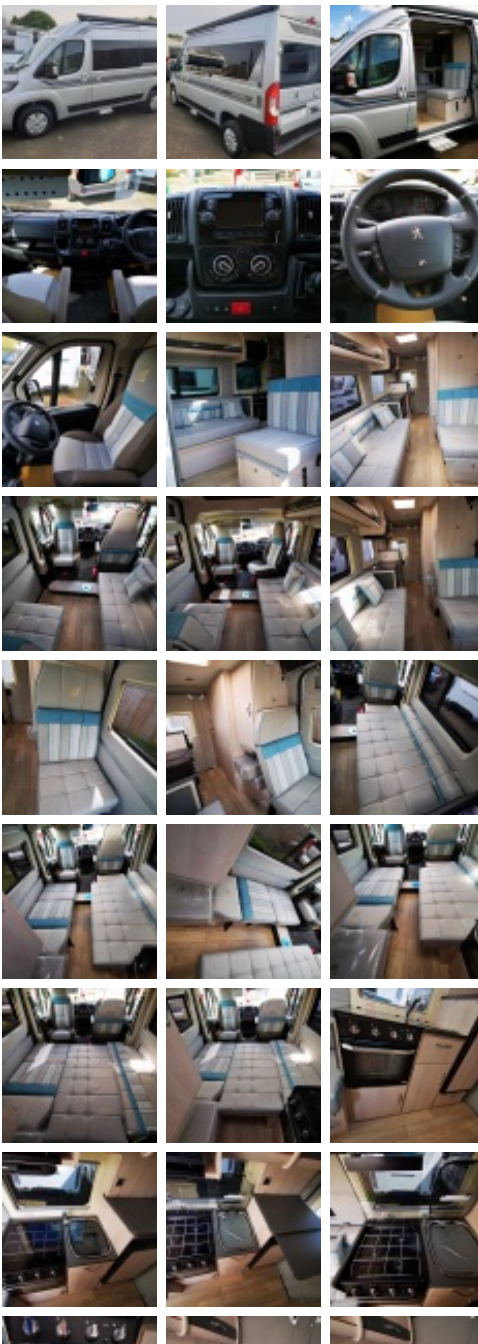

2.2ltr 165bhp Peugeot Boxer based

2 berth van conversion

**\*\*\*FREE PREMIUM PACK\*\*\***

**\*\*\*SAVE £2,500!!!\*\*\***

The iconic Auto-Sleeper Symbol is sleek, compact and offers full versatility of use, coping with daily use or for short and extended getaways alike. The MWB chassis is super-agile yet the New Symbol suffers no compromise in user space thanks to its innovative space saving design.

#### Main features

- ➡ Peugeot Boxer 2.2 litre BlueHDi 165bhp
- ➡ 6 speed manual gearbox
- ➡ 'Silver' paintwork
- ➡ 'Sagrada Blue' upholstery
- ➡ 'Limewash Oak' furniture
- ➡ Remote central locking (inc habitation)
- ➡ Electric heated/adjustable door mirrors
- ➡ Electric cab windows
- ➡ Driver & passenger airbags
- ➡ LED daytime running lights
- ➡ Rear fog lamps
- ➡ Spare wheel on carrier
- ➡ Sargent Thatcham Cat 6 tracker (subscription applies)
- ➡ CRIS security chip
- ➡ Motorhome WiFi (SIM card required)
- ➡ 3 way fridge with freezer
- ➡ 3 burner hob
- ➡ Oven / grill

- ➡ Microwave
- ➡ Sink
- ➡ Combined shower & toilet compartment
- ➡ Electric flush cassette toilet
- ➡ Removable carpets throughout
- ➡ LED habitation lighting
- ➡ Underfloor 25ltr LPG tank
- ➡ 69ltr fresh water tank
- ➡ 40ltr waste water tank
- ➡ Whale dual fuel water heater
- ➡ Drive Safe regulator
- ➡ Electric slide-out habitation step (auto-retract)
- ➡ Smoke & Carbon monoxide alarms
- ➡ Exterior 230V mains socket
- ➡ Exterior BBQ socket
- ➡ Exterior TV socket
- ➡ TV aerial