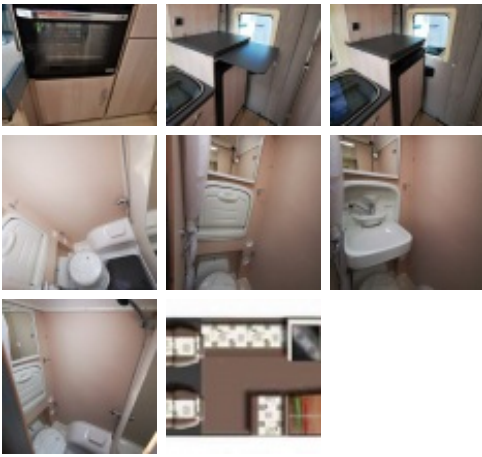

#### Main features

- ➡ Peugeot Boxer 2.2 litre BlueHDi 165bhp
- ➡ 6 speed manual gearbox
- ➡ 'Silver' paintwork
- ➡ 'Sagrada Blue' upholstery
- ➡ 'Limewash Oak' furniture
- ➡ Remote central locking (inc habitation)
- ➡ Electric heated/adjustable door mirrors
- ➡ Electric cab windows
- ➡ Driver & passenger airbags
- ➡ LED daytime running lights
- ➡ Rear fog lamps
- ➡ Spare wheel on carrier
- ➡ Sargent Thatcham Cat 6 tracker (subscription applies)
- ➡ CRIS security chip
- ➡ Motorhome WiFi (SIM card required)
- ➡ 3 way fridge with freezer
- ➡ 3 burner hob
- ➡ Oven / grill

- ➡ Microwave
- ➡ Sink
- ➡ Combined shower & toilet compartment
- ➡ Electric flush cassette toilet
- ➡ Removable carpets throughout
- ➡ LED habitation lighting
- ➡ Underfloor 25ltr LPG tank
- ➡ 69ltr fresh water tank
- ➡ 40ltr waste water tank
- ➡ Whale dual fuel water heater
- ➡ Drive Safe regulator
- ➡ Electric slide-out habitation step (auto-retract)
- ➡ Smoke & Carbon monoxide alarms
- ➡ Exterior 230V mains socket
- ➡ Exterior BBQ socket
- ➡ Exterior TV socket
- ➡ TV aerial